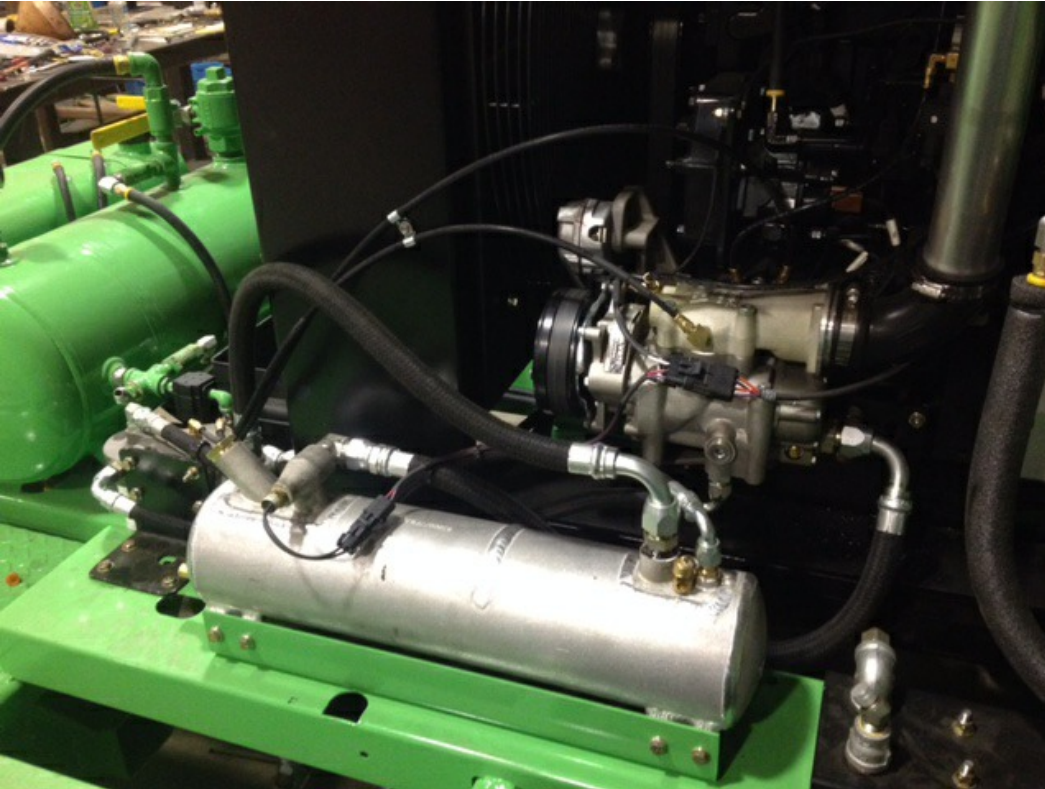

# Rotary Air Compressor (Vortex only)

Gives you the ability to operate air tools such as post drivers, jack hammers, air lances and any tool the requires a lot of air.

Specifications:

60 cfm @ 100 psi @ 1800 rpm.